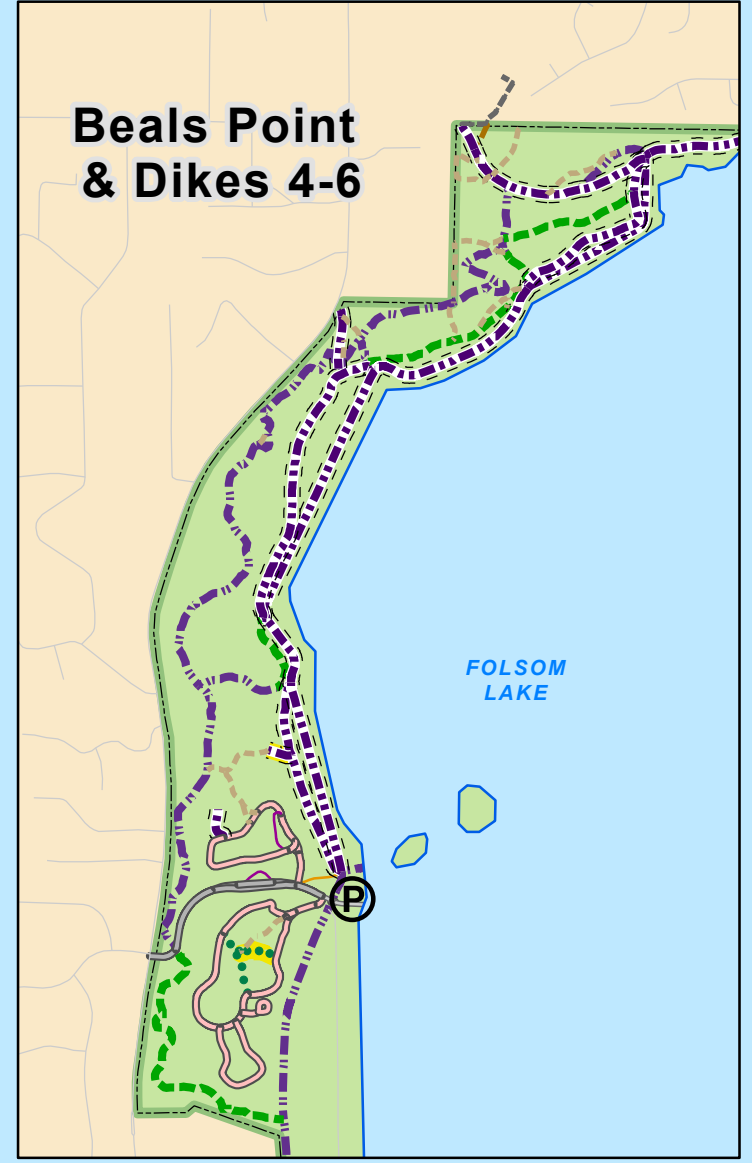

Folsom Lake State Recreation Area

1:20,000

1 inch = 1,667 feet

Trail Map Main Body Folsom Lake

Beals Point
& Dikes 4-6

Browns Ravine
& Folsom Lake
Marina

Folsom
Point

Mormon Island
Cove Trailhead

Mormon Island
Wetlands
Natural Reserve

Legend	
	State Park Rd, Hike
	State Park Rd, Hike, Bike and Horse
	State Park Rd, None or not determined
	State Park Trl, Hike
	State Park Trl, Hike and Horse
	State Park Trl, Hike, Bike and Horse
	Undesignated Non-system routes
	State Park Trl, Hike, Accessible
	Paved Park Trails
	Paved Park Roads
	FLSRA Park Boundary
	Subunit Boundary
	Properties not Operated as CSP Units