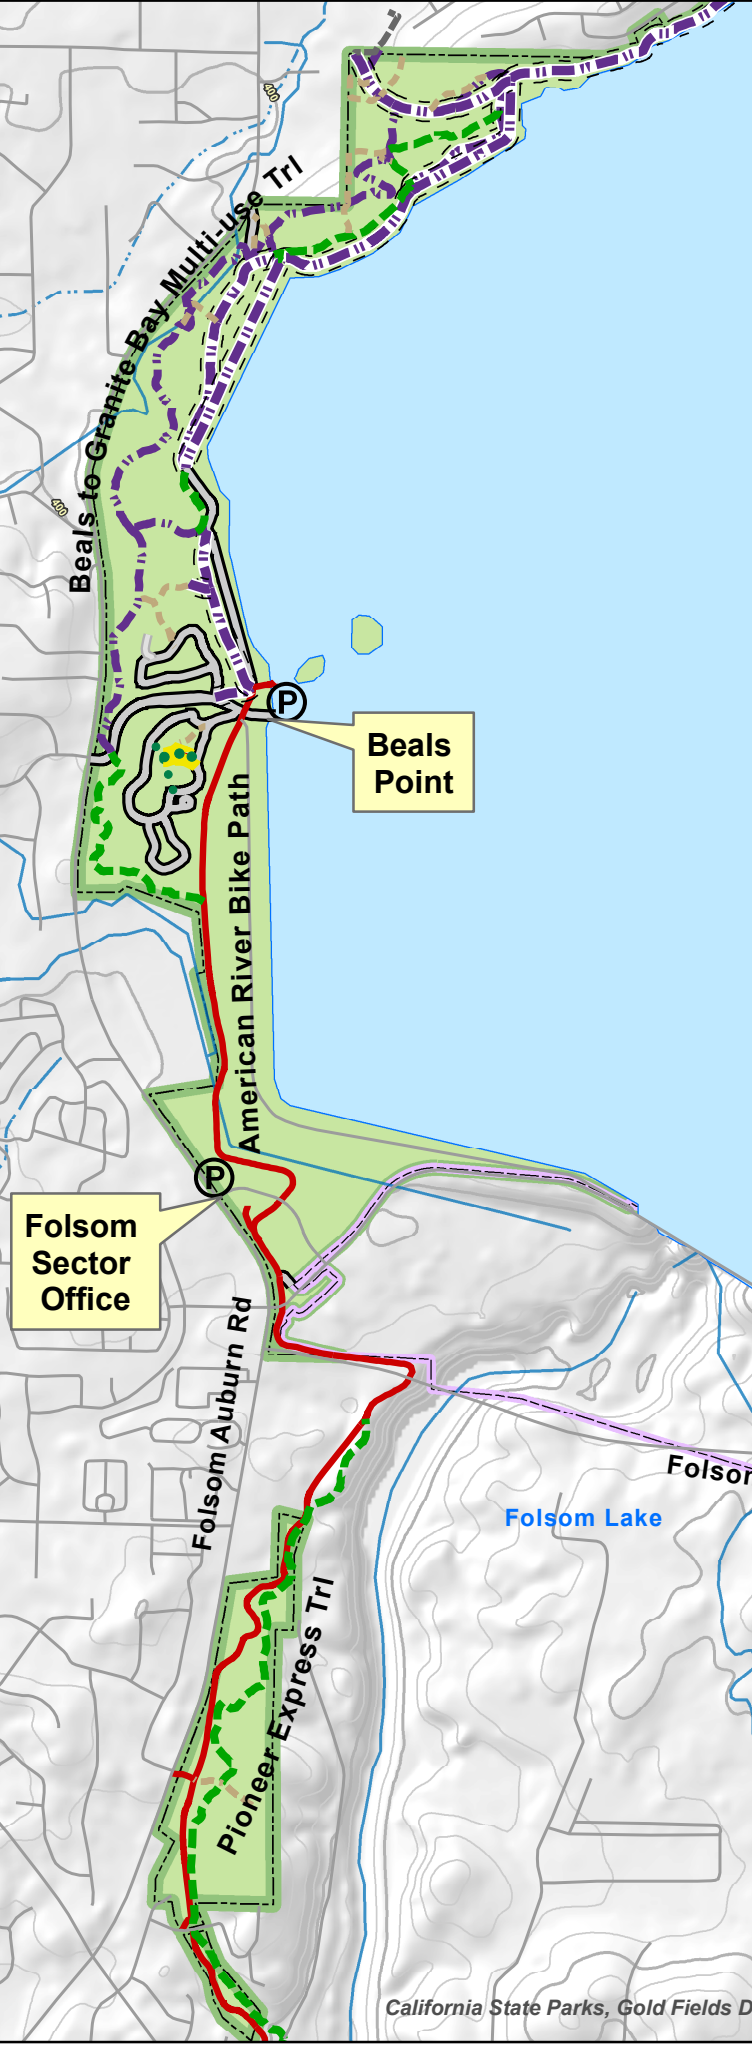

Folsom Lake State Recreation Area

1:20,000

1 inch = 1,667 feet

Trail Map Main Body Folsom Lake

Beals Point
& Dikes 4-6

Browns Ravine
& Folsom Lake
Marina

Folsom
Point

Mormon Island
Cove Trailhead

Mormon Island
Wetlands
Natural Reserve

Legend	
	State Park Rd, Hike
	State Park Rd, Hike, Bike and Horse
	State Park Rd, None or not determined
	State Park Trl, Hike
	State Park Trl, Hike and Horse
	State Park Trl, Hike, Bike and Horse
	Undesignated Non-system routes
	State Park Trl, Hike, Accessible
	Paved Park Trails
	Paved Park Roads
	FLSRA Park Boundary
	Subunit Boundary
	Properties not Operated as CSP Units